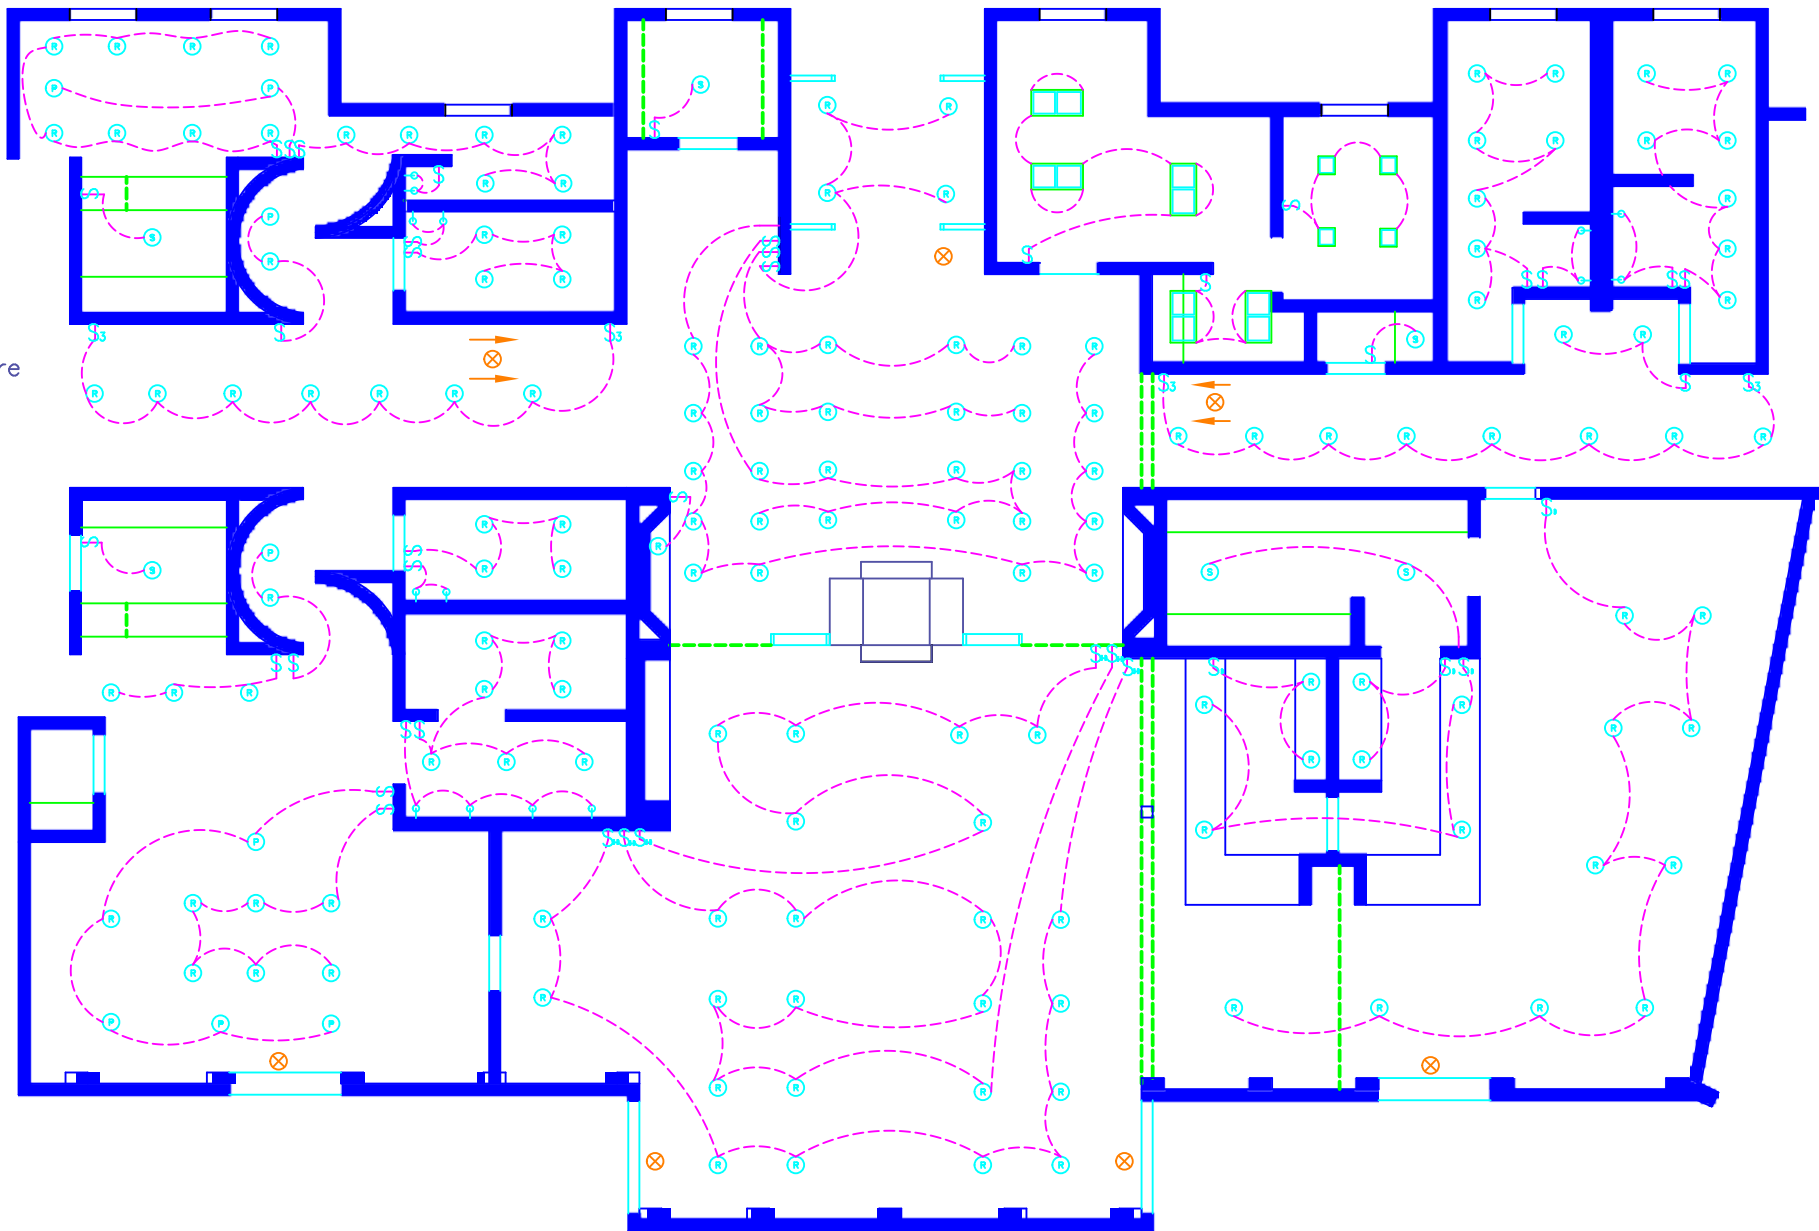

LIGHTING LEGEND

SYMBOL DESCRIPTION

-  2' x 2' Recessed
-  Recessed Ceiling Fixture
-  Surface Mounted Ceiling Fixture
-  Wall Fixture
-  Pendant Fixture
-  Exit Sign Location
-  Switch
-  3-Way Switch
-  Switch with Dimmer
-  3-Way Switch with Dimmer

PAUL STEPHEN FUQUA
 EXERCISE 12-5
 DFTG 2428 4/21/05